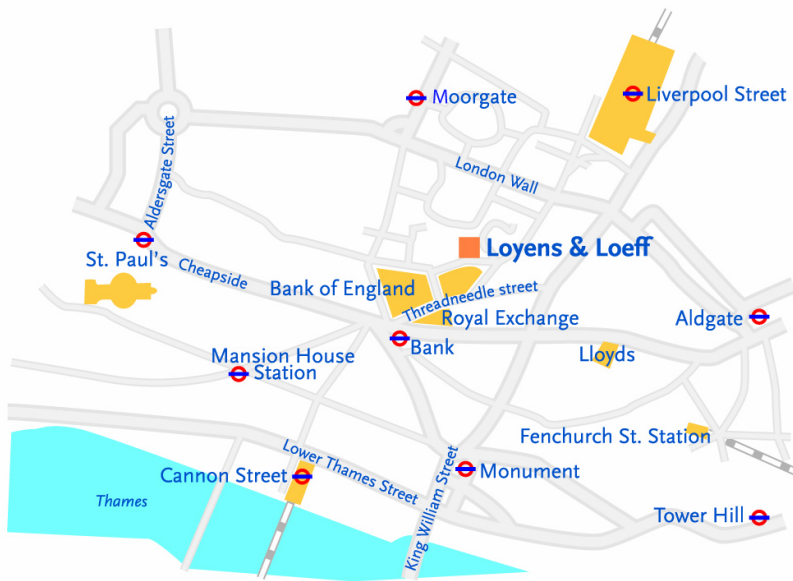

Loyens & Loeff
26 Throgmorton Street
London EC2N 2AN
UK
T: +44 20 7826 3070

Route description for London

1 The building is situated in a prominent location on the northern side of Throgmorton Street at its junction with Old Broad Street and Austin Friars, adjacent to the Stock Exchange, the Bank of England and Tower 42.

Transport connections are very good with Bank and Moorgate underground stations within a short walk as are Liverpool Street and Cannon Street mainline Stations.

Loyens & Loeff
26 Throgmorton Street
London EC2N 2AN
UK
T: +44 20 7826 3070

Throgmorton Street