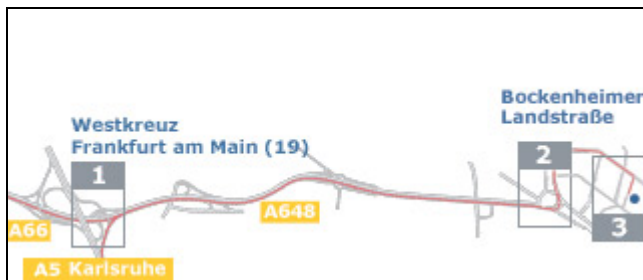

Loyens & Loeff
Barkhausstraße 10
60325 Frankfurt am Main
Germany
T: +49 69 97 15 70

Route description for Frankfurt

- 1 From Karlsruhe you take the A5. At Westkreuz Frankfurt am Main use direction Stadtmitte/Messe (A648).

Westkreuz (19)

- 2 Just before the 'Messeturm' turn left. Exit roundabout by turning right onto Senckenberganlage. Continue straight for about 400 meters.

Messeturm

- 3 On the Senckenberganlage turn right to Bockenheimer Landstraße. After 500 meters turn right to Barckhausstraße.

The building is on the left side.

- 4 **By train**

From the Hauptbahnhof you can use the S-Bahn direction Südbahnhof till Hauptwache. Take subway U6 direction Heerstraße or U7 direction Hausen. Go to the second stop Westend and use the exit Feuerbachstraße. Walk Bockenheimer Landstraße towards Alte Oper. After 300 meters turn right into Barckhausstraße.

The building is on the left side.

- 5 **Parking information**

After the entry/door in the building there is the entry to our car park, where we have three parking places. On the street Barckhausstraße parking is also free.