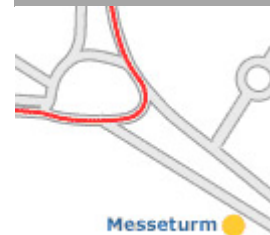

Loyens & Loeff
Barkhausstraße 10
60325 Frankfurt am Main
Germany
T: +49 69 97 15 70

Route description for Frankfurt

- 1 From Karlsruhe you take the A5. At Westkreuz Frankfurt am Main use direction Stadtmitte/Messe (A648).

Westkreuz (19)

- 2 Just before the 'Messeturm' turn left. Exit roundabout by turning right onto Senckenberganlage. Continue straight for about 400 meters.

Messeturm

- 3 On the Senckenberganlage turn right to Bockenheimer Landstraße. After 500 meters turn right to Barckhausstraße.

The building is on the left side.

- 4 **By train**

From the Hauptbahnhof you can use the S-Bahn direction Südbahnhof till Hauptwache. Take subway U6 direction Heerstraße or U7 direction Hausen. Go to the second stop Westend and use the exit Feuerbachstraße. Walk Bockenheimer Landstraße towards Alte Oper. After 300 meters turn right into Barckhausstraße.