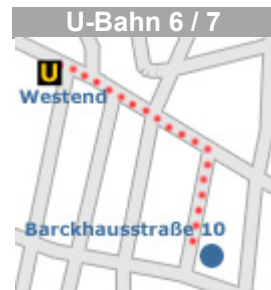

Loyens & Loeff
Barkhausstraße 10
60325 Frankfurt am Main
Germany
T: +49 69 97 15 70

Route description for Frankfurt

- 1 From Karlsruhe you take the A5. At Westkreuz Frankfurt am Main use direction Stadtmitte/Messe (A648).

Westkreuz (19)

- 2 Just before the 'Messeturm' turn left. Exit roundabout by turning right onto Senckenberganlage. Continue straight for about 400 meters.

Messeturm

- 3 On the Senckenberganlage turn right to Bockenheimer Landstraße. After 500 meters turn right to Barckhausstraße.

The building is on the left side.

- 4 **By train**

From the Hauptbahnhof you can use the S-Bahn direction Südbahnhof till Hauptwache. Take subway U6 direction Heerstraße or U7 direction Hausen. Go to the second stop Westend and use the exit Feuerbachstraße. Walk Bockenheimer Landstraße towards Alte Oper. After 300 meters turn right into Barckhausstraße.

The building is on the left side.

- 5 **Parking information**

After the entry/door in the building there is the entry to our car park, where we have three parking places. On the street Barckhausstraße parking is also free.