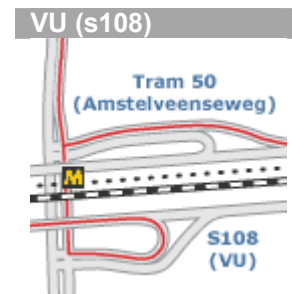

Loyens & Loeff
Amsterdam
Fred. Roeskestraat 100
1076 ED Amsterdam
The Netherlands
T: +31 20 578 57 85

Route description for Amsterdam

- 1 Take A10 South, Ring Amsterdam. Leave the highway at exit S108 (VU)...
At the end turn right at the traffic light...

Public transport

From Lelylaan: Metro 50, route: Gein, third stop (Amstelveenseweg).

From Station Zuid WTC: Metro 50, route Isolatorweg, first stop (Amstelveenseweg).

Buses: 62, 147, 170, 171, 172, 193 and 201; Tram: 16

2 Turn right at the next traffic light (Fred. Roeskestraat) if you are coming from Utrecht or Amersfoort.

If you are coming from Schiphol or Zaanstad you turn right at the second traffic light.

3 On the left side of the street you'll see the Forum