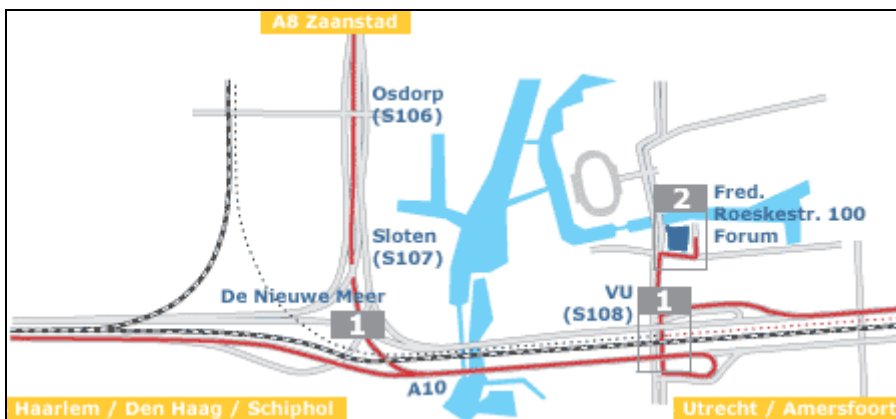

Loyens & Loeff
Amsterdam
Fred. Roeskestraat 100
1076 ED Amsterdam
The Netherlands
T: +31 20 578 57 85

Route description for Amsterdam

- 1 Take A10 South, Ring Amsterdam. Leave the highway at exit S108 (VU)...
At the end turn right at the traffic light...

Public transport

From Lelylaan: Metro 50, route: Gein, third stop (Amstelveenseweg).

From Station Zuid WTC: Metro 50, route Isolatorweg, first stop (Amstelveenseweg).

Buses: 62, 147, 170, 171, 172, 193 and 201; Tram: 16

2 Turn right at the next traffic light (Fred. Roeskestraat) if you are coming from Utrecht or Amersfoort.

If you are coming from Schiphol or Zaanstad you turn right at the second traffic light.

3 On the left side of the street you'll see the Forum